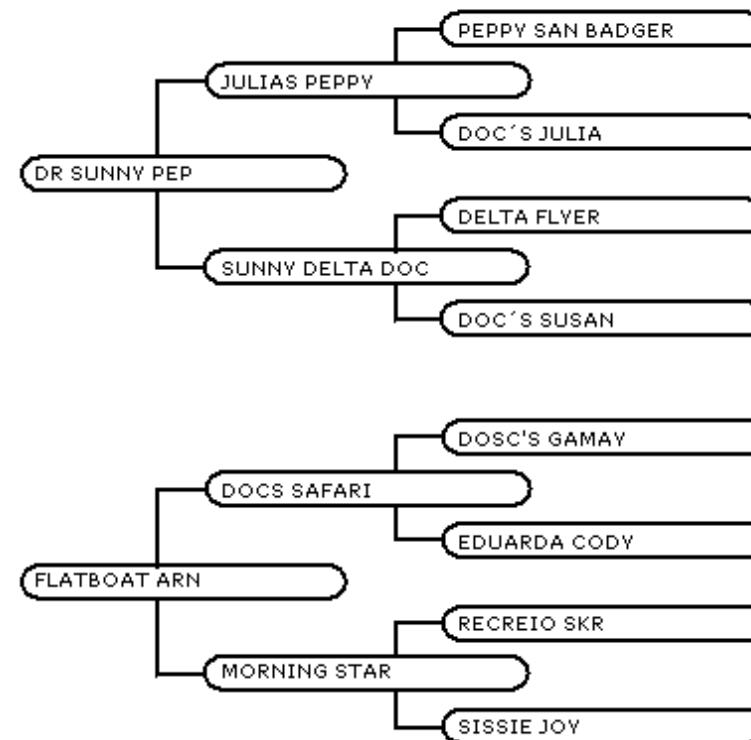

DIEGO ANTONIO TESTA

LOTE 06

DOC GAMAY PEP

PAINT HORSE

FEMEA

01/12/2000

P-02863