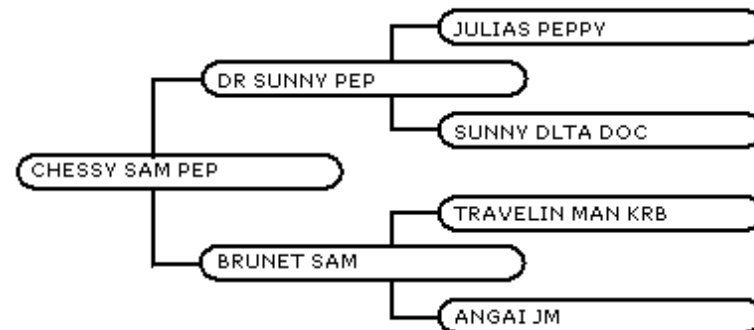

OSWALDO BENEDICTO GRACIANE JR

LOTE 34

ZEUS SOLOSLEE

PAINT HORSE

MACHO

21/09/2004

PED REG